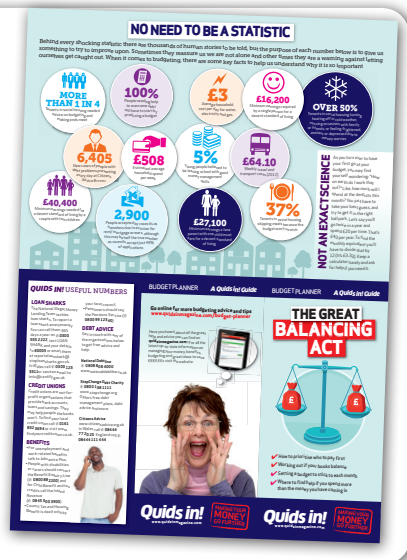

LEAFLET COSTS

Costs are in bands. There is a 500 minimum order. If you wanted to order 12,500 leaflets you would use the price from 10,000+ and multiply it by the number required. In this case 12,500 x 22p = £2,750. Costs include delivery to one address. VAT will be added.

Copies	Cost each
500+	76p
1,000+	44p
2,500+	32p
5,000+	26p
10,000+	22p
30,000+	13p

FORMAT: The leaflet is DL sized and folds out to A3, allowing plenty of space for easy completion. It is printed on 120 gsm, 100% recycled uncoated stock.

CUSTOMISE YOUR LEAFLET

The leaflet can be customised in several ways, from the simple addition of a logo to the addition of local or specific information. The prices on the right are to be used as a guideline. Because of the costs of setup it's really only practical to offer customisation on orders over 5,000 units. Smaller numbers are manageable but become expensive. Contact us for a quote.

CUSTOMISED LEAFLET COSTS

Calculate in the same way as ordinary leaflets by selecting your band and multiplying the per leaflet cost by the number you require.

Copies	Cost each
5,000+	76p
10,000+	48p
20,000+	24p